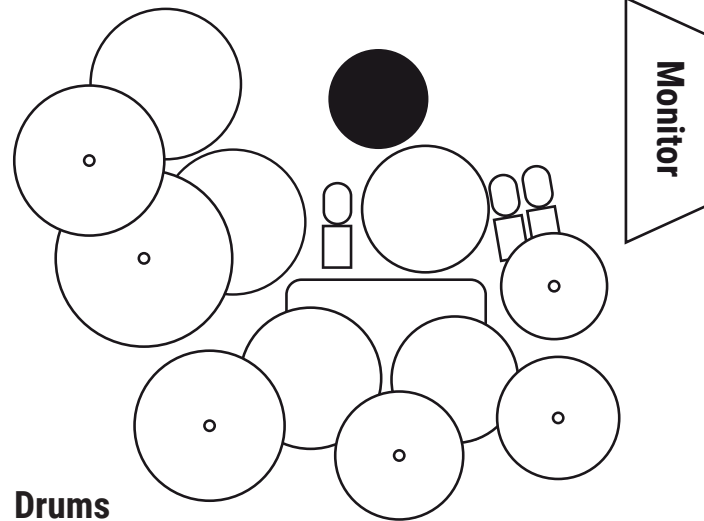

1 x 230v

Guitar 1
XLR direct out

1 x 230v

Bass
XLR direct out

1 x 230v

Guitar 2
Mic or XLR direct out

Drums

- 1 x Bassdrum 22'
- 1 x Snaredrum 14'
- 4 x Tom (10'/12'/14'/16')
- 1 x Hi-Hat
- 1 x Ride
- 1 x China
- 3 x Crash
- 1 x Splash

2 x DI-Box, 2 x 230v

Keyboard

Monitor

Mic 2
Backing Vocals

Mic 1
Lead Vocals

2 x 230v for pedals

Monitor

1 x 230v for pedals

Monitor

1 x 230v for pedals

Monitor

Monitor